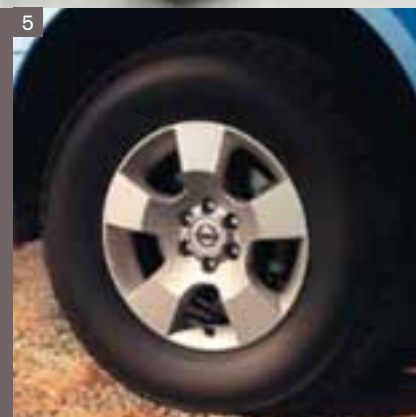

CHECK THE DETAILS

POLISH UP YOUR MOVEMENTS WITH FUNCTIONAL FINISHES - LIKE A PORTABLE STEP ON THE BACK WHEEL THAT GIVES YOU A LEG-UP ONTO THE ROOF.

4

1) ILLUMINATED SIDE BARS - stainless steel - Double Cab ⁽²¹⁾
2) WIND DEFLECTORS - King Cab ⁽⁴¹⁾ and MIRROR CAPS with blinkers, chrome ⁽²⁷⁾
3) TYRE STEP, PORTABLE ⁽⁴⁴⁾
4) LOCKABLE WHEEL NUTS ⁽¹⁴⁾
5) 16" ALLOY WHEEL ⁽¹⁰⁾
6) 17" ALLOY WHEEL ⁽¹¹⁾
7) 18" ALLOY WHEEL ⁽¹²⁾

2

3

5

6

7