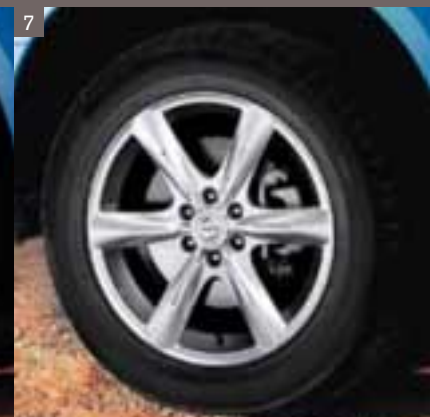

CHECK THE DETAILS

POLISH UP YOUR MOVEMENTS WITH FUNCTIONAL FINISHES - LIKE A PORTABLE STEP ON THE BACK WHEEL THAT GIVES YOU A LEG-UP ONTO THE ROOF.

4

1) ILLUMINATED SIDE BARS - stainless steel - Double Cab ⁽²¹⁾
2) WIND DEFLECTORS - King Cab ⁽⁴¹⁾ and MIRROR CAPS with blinkers, chrome ⁽²⁷⁾
3) TYRE STEP, PORTABLE ⁽⁴⁴⁾
4) LOCKABLE WHEEL NUTS ⁽¹⁴⁾
5) 16" ALLOY WHEEL ⁽¹⁰⁾
6) 17" ALLOY WHEEL ⁽¹¹⁾
7) 18" ALLOY WHEEL ⁽¹²⁾

2

3

5

6

7