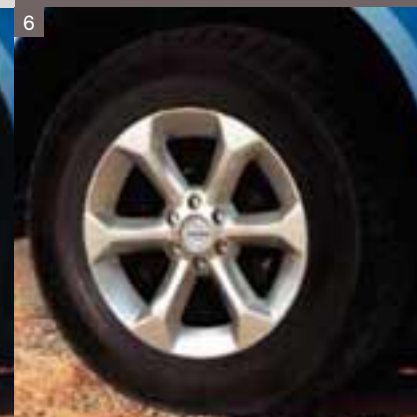

CHECK THE DETAILS

POLISH UP YOUR MOVEMENTS WITH FUNCTIONAL FINISHES - LIKE A PORTABLE STEP ON THE BACK WHEEL THAT GIVES YOU A LEG-UP ONTO THE ROOF.

4

1) ILLUMINATED SIDE BARS - stainless steel - Double Cab ⁽²¹⁾
2) WIND DEFLECTORS - King Cab ⁽⁴¹⁾ and MIRROR CAPS with blinkers, chrome ⁽²⁷⁾
3) TYRE STEP, PORTABLE ⁽⁴⁴⁾
4) LOCKABLE WHEEL NUTS ⁽¹⁴⁾
5) 16" ALLOY WHEEL ⁽¹⁰⁾
6) 17" ALLOY WHEEL ⁽¹¹⁾
7) 18" ALLOY WHEEL ⁽¹²⁾

2

3

5

6

7