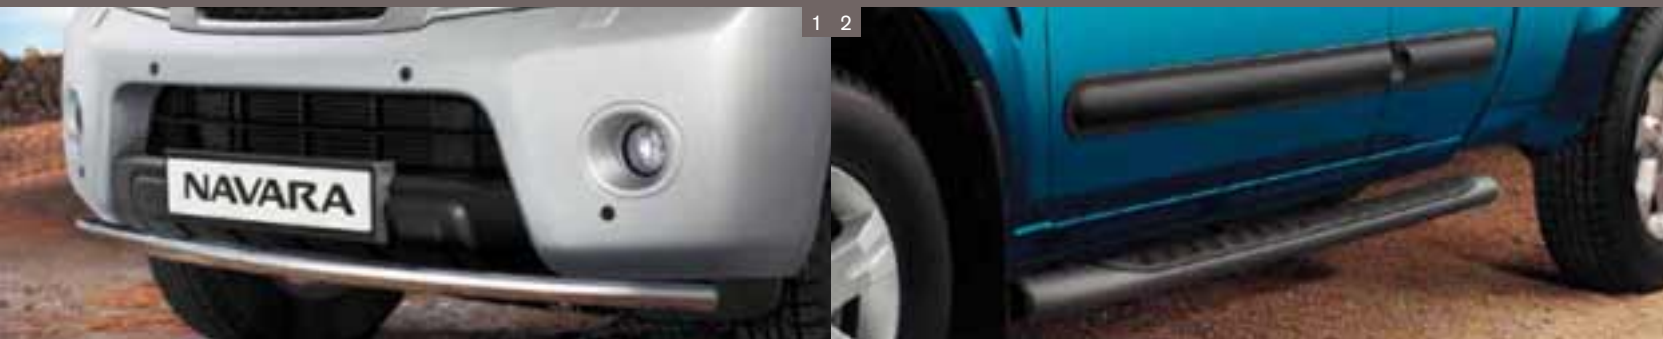

BUILD YOUR STRENGTH

SHAPE UP AND CUSHION THE BLOW WITH NISSAN GENUINE BARS AND MOULDINGS - STRONG, TOUGH AND TAILOR-MADE FOR YOUR NAVARA.

1) FRONT STYLING BAR - stainless steel ⁽¹⁹⁾ and FRONT PARKING SYSTEM ⁽⁰⁶⁾
2) BODY SIDE MOULDINGS - Double Cab ⁽³⁹⁾ and SIDE BARS WITH STEPS - stainless steel - Double Cab ⁽²⁶⁾
3) BED STYLING BAR - stainless steel - King Cab ⁽³⁷⁾
4) REAR SIDE CLADDINGS - stainless steel upgrade - Double Cab ⁽³⁴⁾